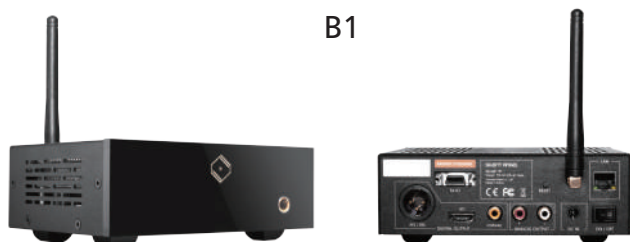

Music Streamer & Transporter

Munich Series

Munich Series, a compact, feature-rich, high-quality network streamer (& transporter). The Munich series' hardware and software are optimized for better sound quality by improving many details without compromise.

The Network Music Streamer With DAC and Headphone Amp

The Network Music Transporter

Hi-res Streaming Services

Hardware

- High-performance, low-power CPU, 4-core 1.5GHz ARM Cortex-A72.
- Large-size system RAM (option of up to 8GB).
- High quality circuitry and components.
- Fan-less, highly efficient heat-sink.
- A high permeability EMI absorber.

Software Features And Application

- Certified Roon Ready player.
- Tidal, Qobuz, Spotify Connect, Amazon Music, Internet radio stations.
- DLNA renderer (player).
- Mobile app, VitOS Orbiter.

Digital Outputs And Audio Format

- Music Format: AAC, M4A, MP3, OGG, FLAC, WAV, ALAC, WAV64, AIFF, CUE, WMA, DSF, DFF (SACD files, native DSD up to DSD256, and DoP up to DSD128).
- Digital Outputs: AES/EBU; I2S; Coaxial ports: Supports up to PCM 384KHz and DSD 5.6M (DSD128).
- Digital USB-Audio output: Supports up to PCM 768KHz and DSD 11.2M (DSD256).

Analog Outputs And Headphone Connection*

* NOT supported on Transporter M1T

- Integrates a headphone Amp with a 6.35mm jack.
- Analog Output: RCA (L+R).

Bremen Series For HiFi Entry

The Bremen is born to pursue HiFi-level audio performance without any compromise.

B1

The Network Music Streamer With Headphone Amp For HiFi Entry

The Network Music Transporter For HiFi Entry