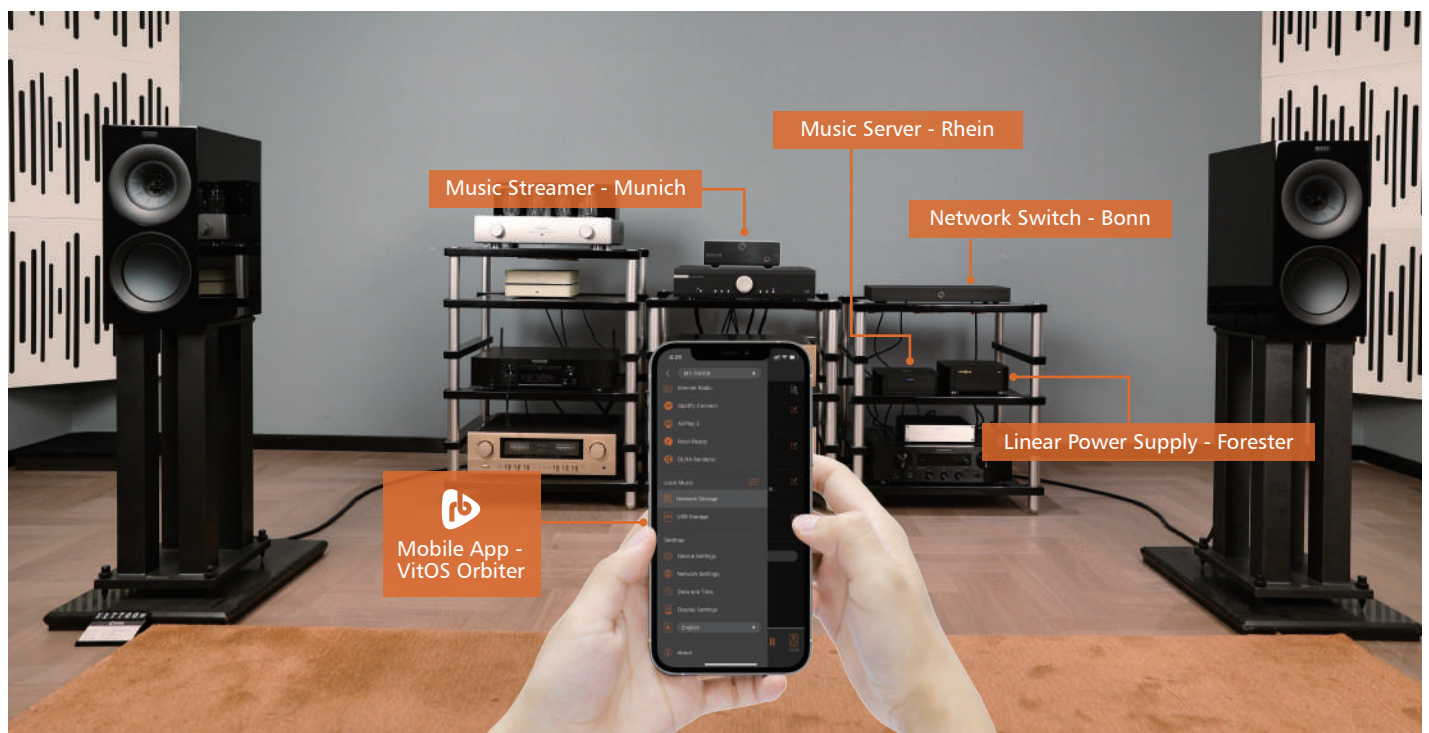

SILENT ANGEL

PRODUCT SELECTION GUIDE 2022 H1

The comprehensive digital audio network solution for HiFi systems

<http://www.slientangel.com>

Silent Angel's solution is born for music lovers who want to build the high-quality HiFi network and pursue the purest audio quality possible. All the solutions were created to pursue superior audio quality by improving many details without compromise.

Use Silent Angel's solution to:

- Build up a digital audio network.
- Acquire more audio sources.
- Enjoy by existing HiFi systems with pleasant experience.

Applications & Services

1. Room infrastructure.
2. High-resolution streaming services (such as Tidal, Qobuz, Spotify, Amazon Music,...and more.).
3. Playing music collections from local or network shared storage.

Components Used

- Audio Network Switch- **Bonn Series**
- Music Streamers (Transporter)- **Munich, and Bremen Series**
- Linear Power Supply- **Forester Series**
- Music Server- **Rhein Series**