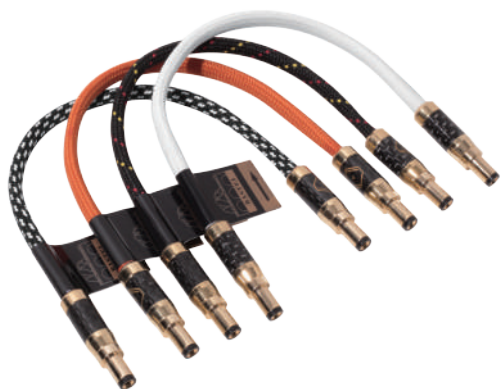

Accessories

DC Upgrade Cable - Bastei Series

Connect to the Forester F1 or F2 linear power supply to further improve its power source.

- Product Specifications -	
Color	Light Orange 🍊 ; Zebra Plaid 🐘 ; Black Tiramisu 🍷 ; Snowy White ❄️
Power Input	(DC) 5V
Interface	5.5 x 2.1 mm DC plug
Temperature	Operating 0 ~ 35 °C; Storage -20 ~ 70 °C
Humidity	Operating: 10% ~ 90% RH (non-condensing) Storage: 5% ~ 95% RH (non-condensing)
Model Name	Light Orange - B05V02ORR (20 cm); B05V05ORR (50 cm); B05V15ORR (150 cm) Zebra Plaid - B05V02ORS (20 cm); B05V05ORS (50 cm); B05V15ORS (150 cm) Black Tiramisu - B05V02OSR (20 cm); B05V05OSR (50 cm); B05V15OSR (150 cm) Snowy White - B05V02OSS (20 cm); B05V05OSS (50 cm); B05V15OSS (150 cm)

Foot Stand- Vibration Suppression

Minimize vibration and reduce noise by using S28 stainless steel stands.